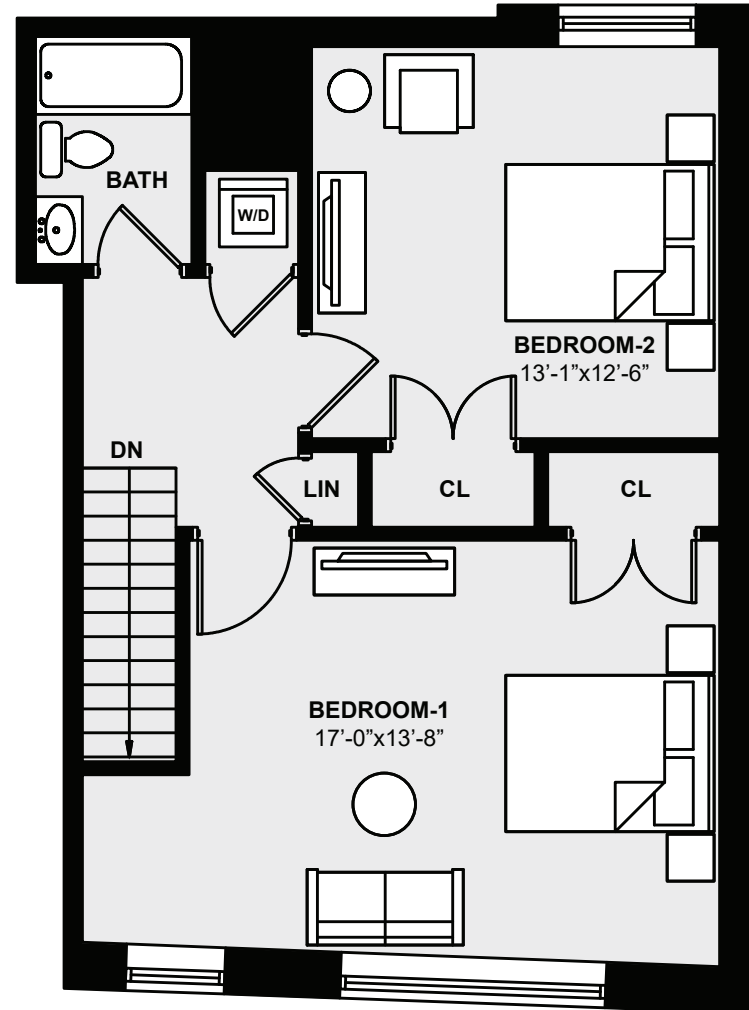

APARTMENT FLOOR

UPPER FLOOR

UNIT 314
1,152 SF.