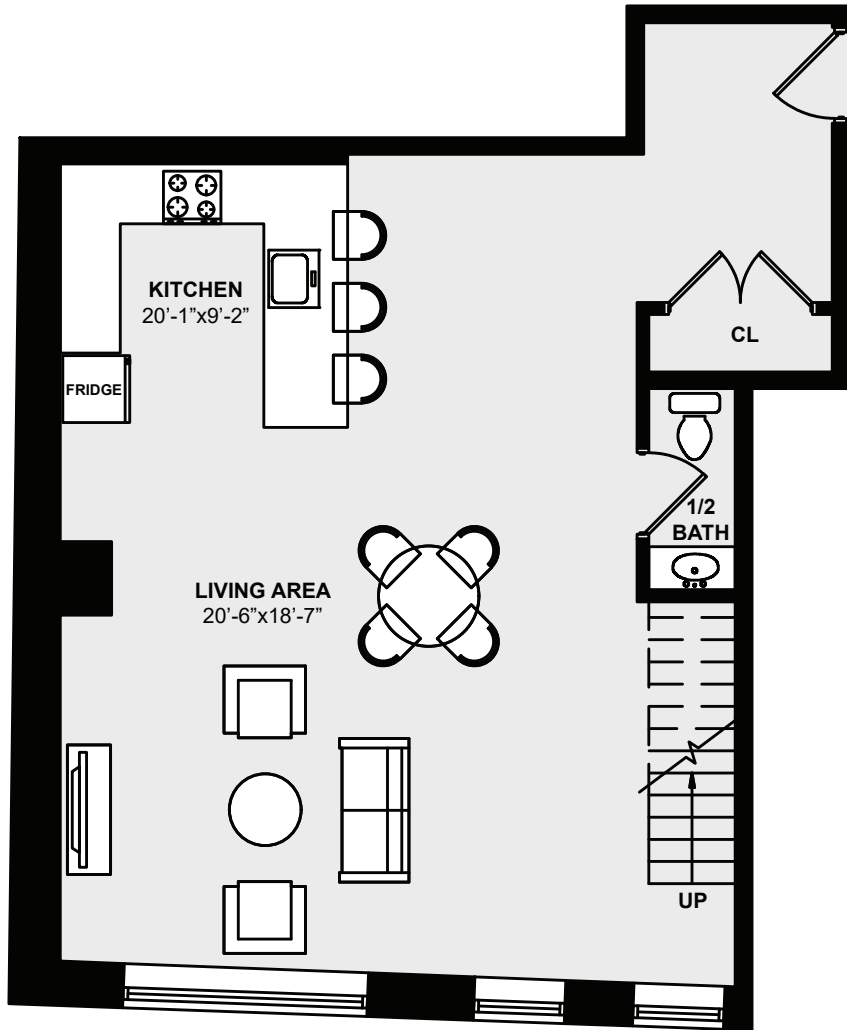

**APARTMENT FLOOR**

**UPPER FLOOR**

**UNIT 315**  
1,357 SF.