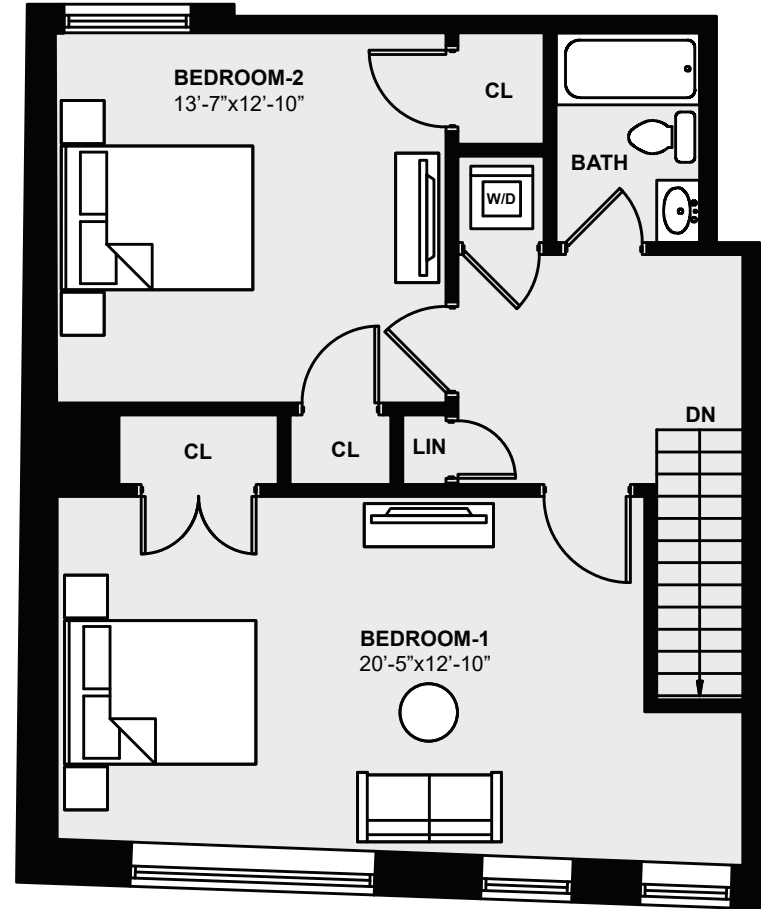

**APARTMENT FLOOR**

**UPPER FLOOR**

**UNIT 315**  
1,357 SF.