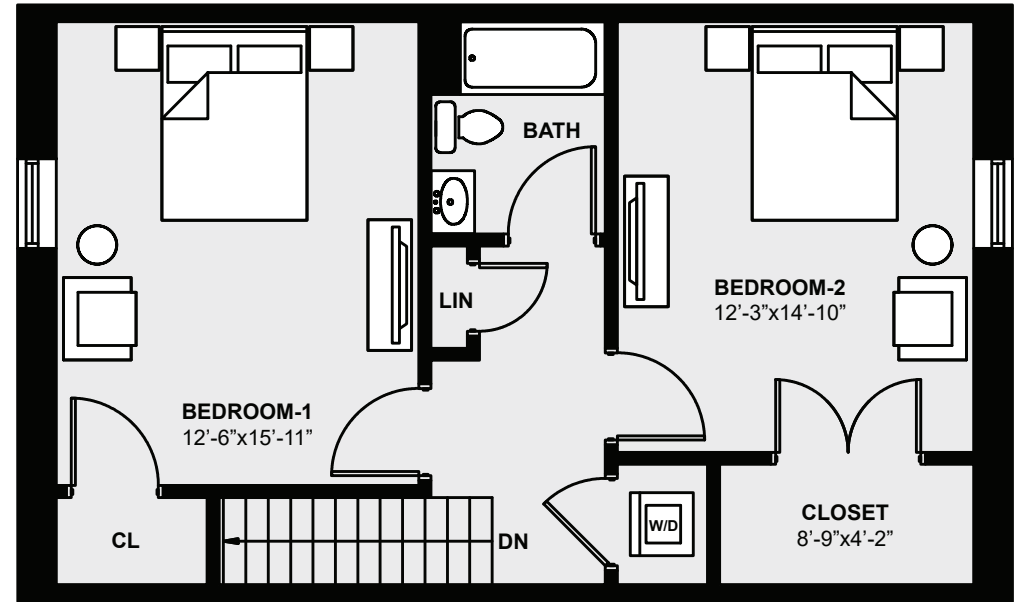

APARTMENT FLOOR

UPPER FLOOR

UNIT 316

1,138 SF.