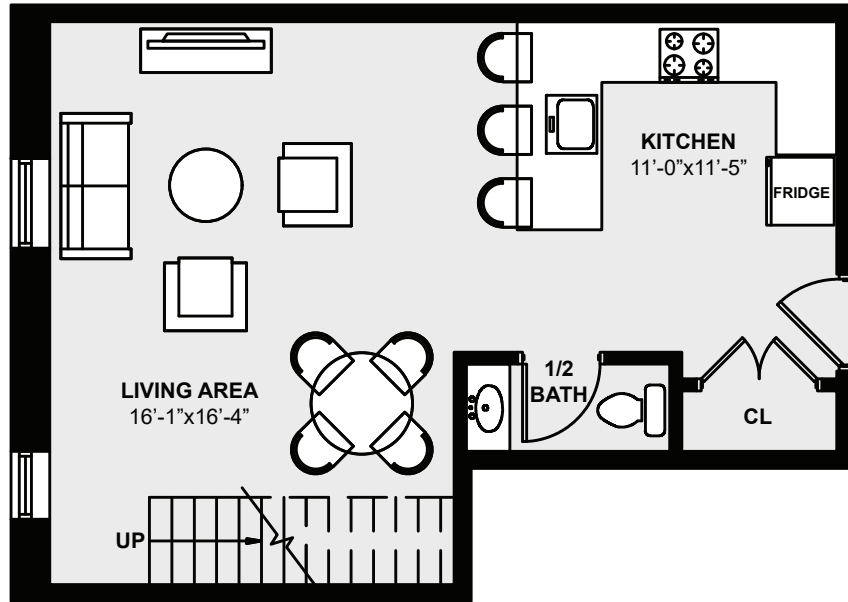

APARTMENT FLOOR

UPPER FLOOR

UNIT 316

1,138 SF.